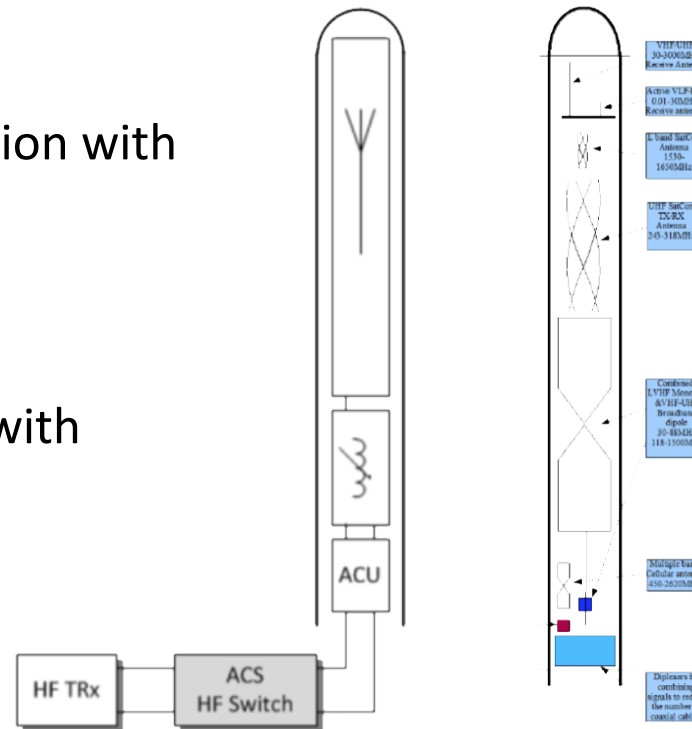

Comrod Norway

Comrod France

Submarine Antenna Systems

- Multiband multifunction antenna system
30-3000 MHz TX
10 KHz to 3000 MHz RX
- Tuneable HF Antenna -
Fast tuning due to direct interaction with multiple TRx'
- Up to 1000W power (HF)
- Antenna Control System (ACS) -
Combines multiple transceivers with multiple antennas

Submarine Antenna Systems

- Antenna Control System (ACS) - Combines Multiple Transceivers with multiple antennas

Flat Panel Antennas

- Integrated antennas for surface ships
- Multiple antennas -
 - 108 - 400 MHz
 - 108 - 174 MHz
 - 225 - 400 MHz
- Antenna Control System (ACS)