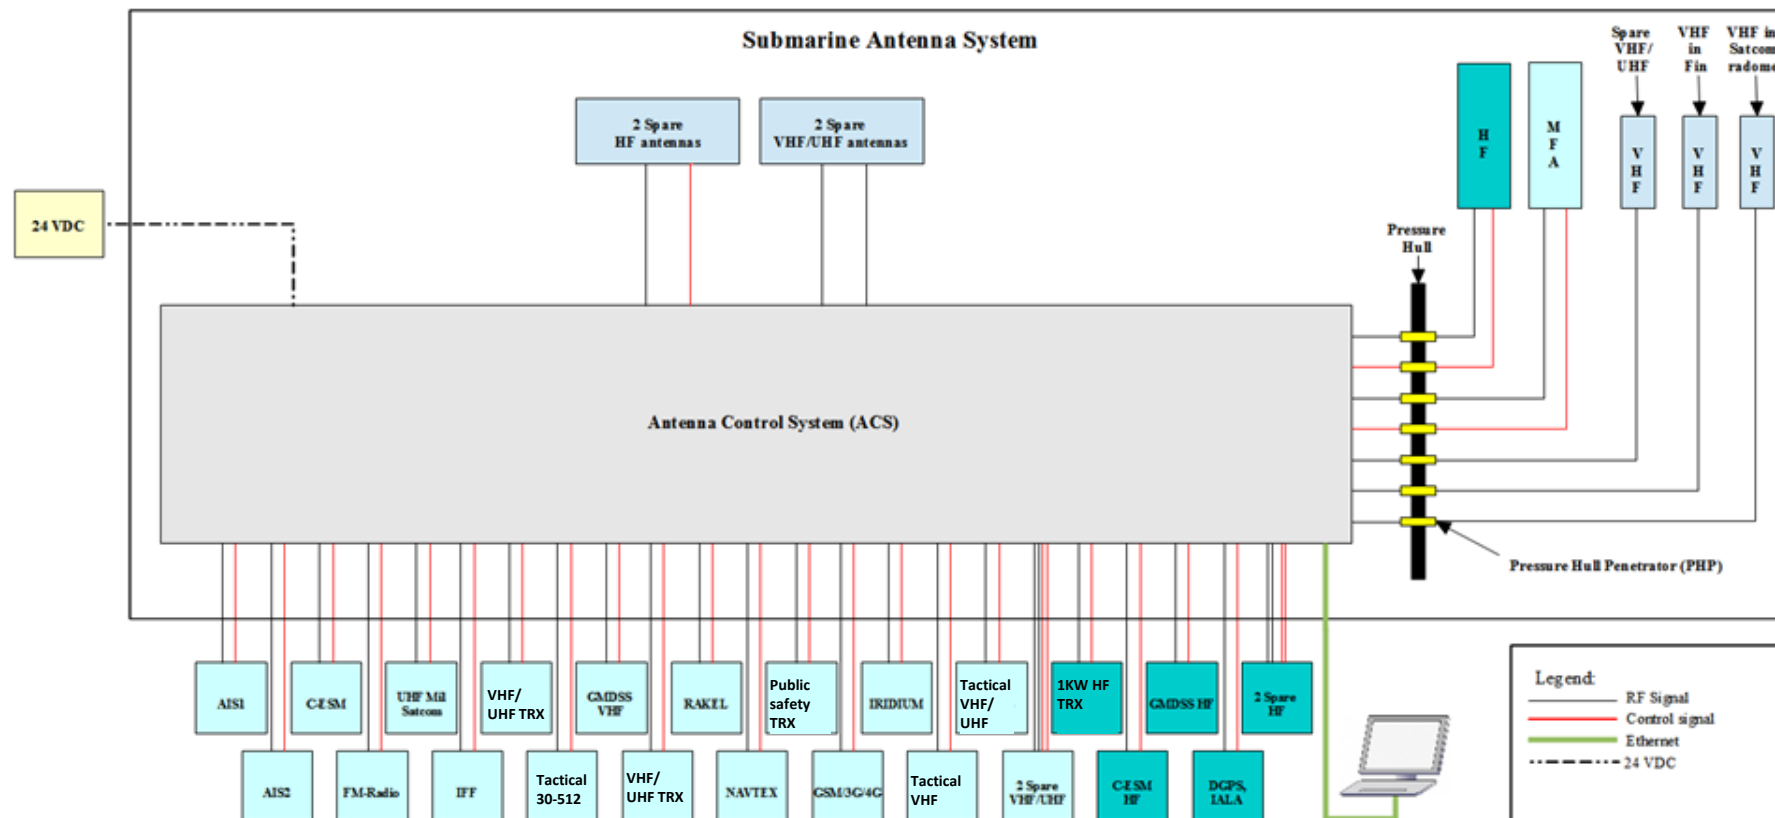

Comrod Norway

Comrod France

Submarine Antenna Systems

- Multiband multifunction antenna system
30-3000 MHz TX
10 KHz to 3000 MHz RX
- Tuneable HF Antenna -
Fast tuning due to direct interaction with multiple TRx'
- Up to 1000W power (HF)
- Antenna Control System (ACS) -
Combines multiple transceivers with multiple antennas

Submarine Antenna Systems

- Antenna Control System (ACS) - Combines Multiple Transceivers with multiple antennas

Flat Panel Antennas

- Integrated antennas for surface ships
- Multiple antennas -
 - 108 - 400 MHz
 - 108 - 174 MHz
 - 225 - 400 MHz
- Antenna Control System (ACS)

Stealth Corvette Antenna System

- Antenna control system (ACS) allows all VHF/UHF transceivers to transmit simultaneously behind a frequency selective surface - FSS
- All VHF/UHF receivers use a common antenna
- Telescopic Tx/Rx antenna for low-VHF
- Directional transmit antennas controlled via ACS